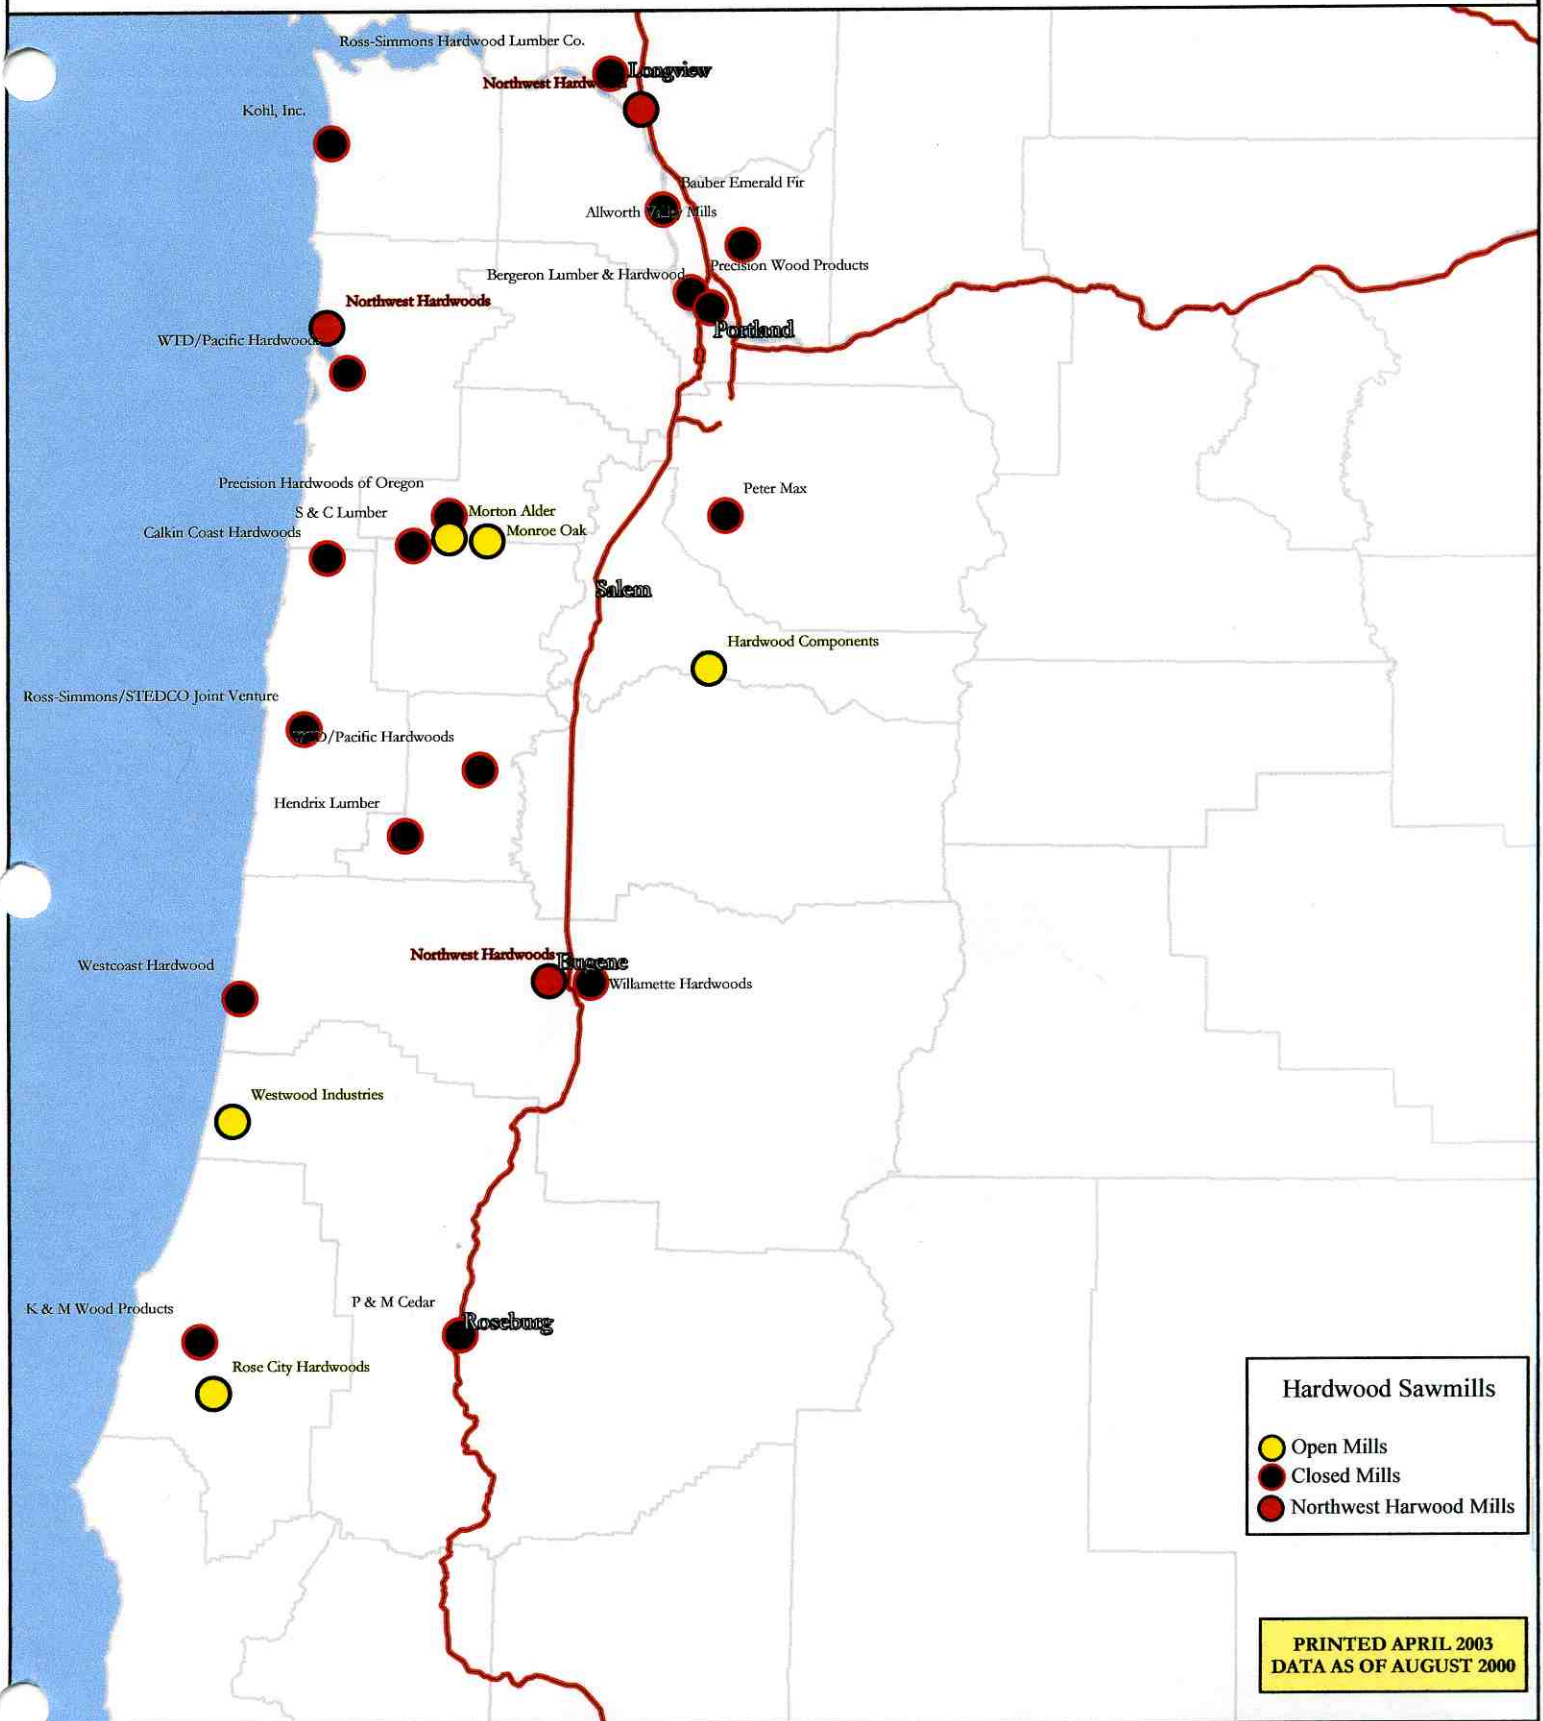

WESTERN OREGON HARDWOOD SAW MILL LOCATION

Created By
ATTERBURY CONSULTANTS, INC.
3800 SW Cedar Hills Blvd Beaverton, Oregon 97005
503.646.5393

EXHIBIT
CV 00-1693 PA
17